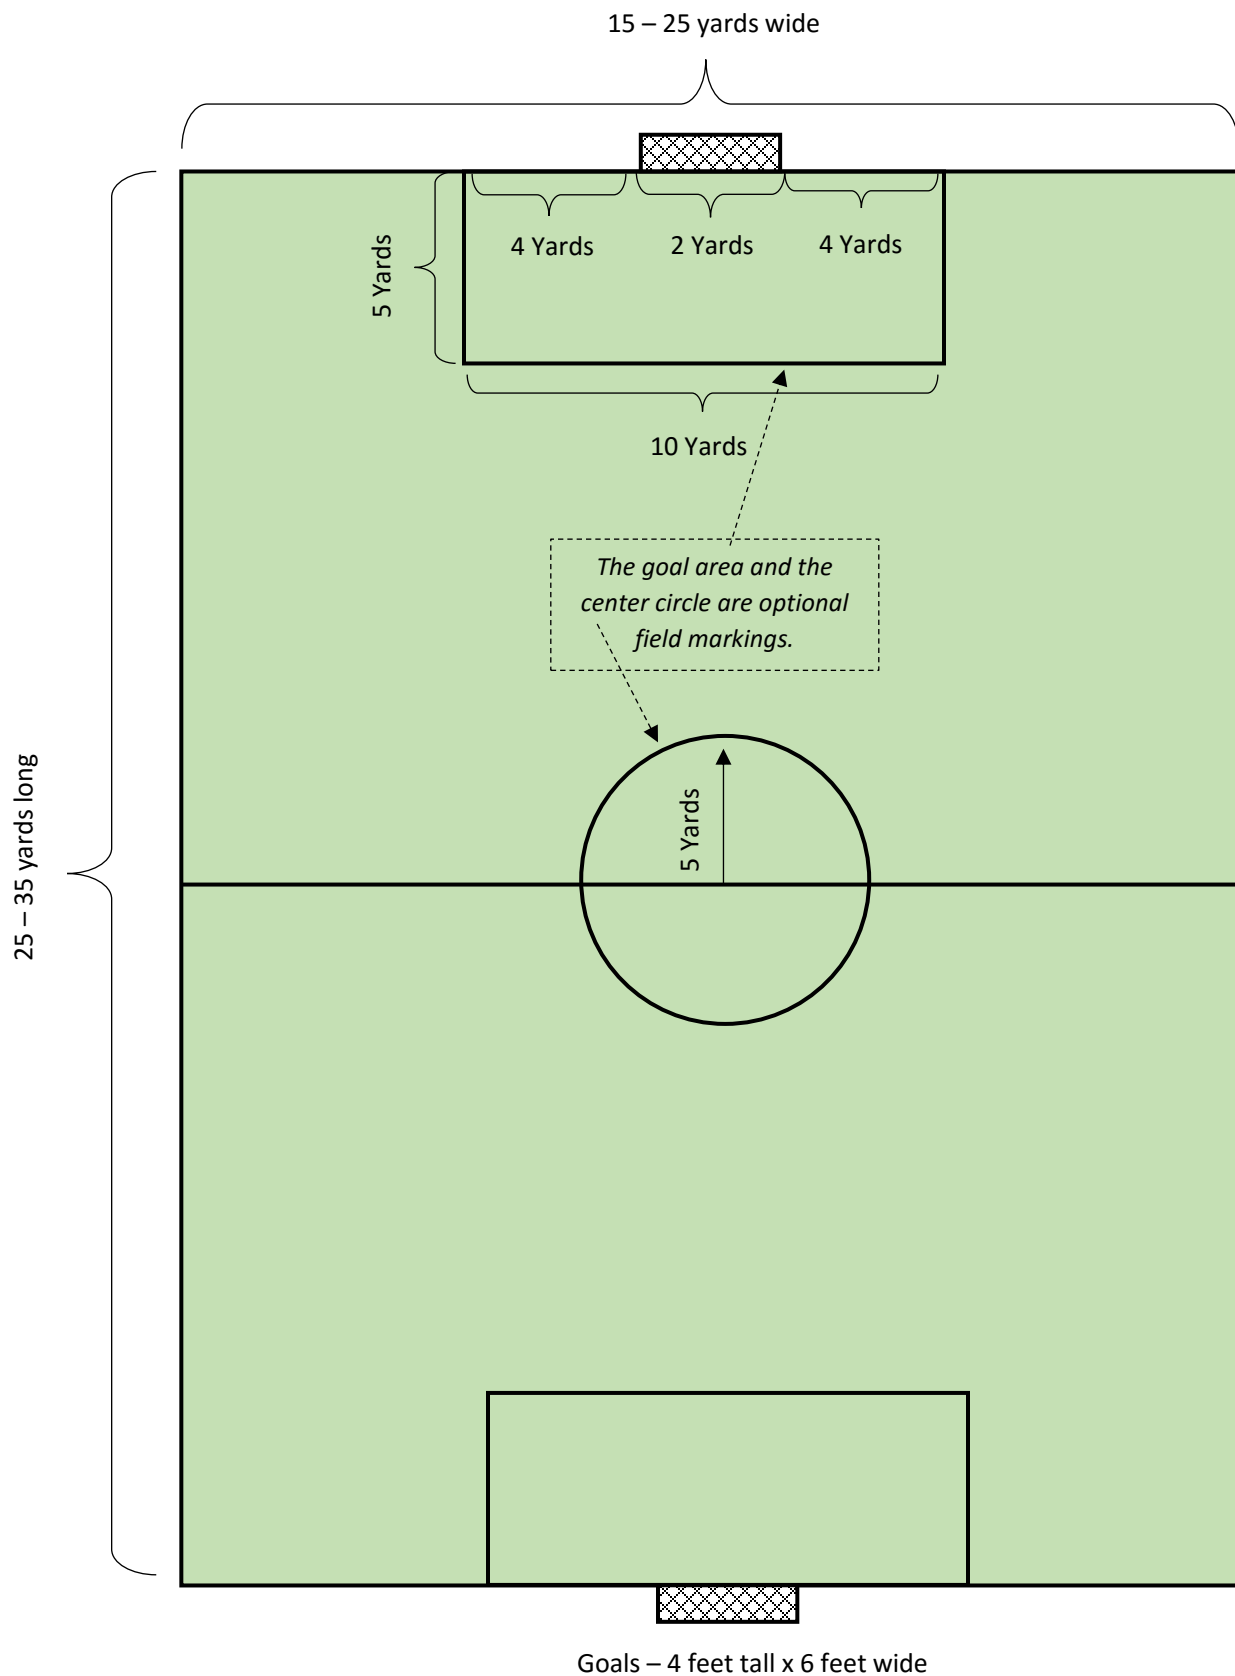

Guide for Field Dimensions & Markings

August 2016

Field for the 6 and under age group

(for the 2016-2017 soccer year – players born in 2011 and younger)

Field for the 8 and under age group

(for the 2016-2017 soccer year – players born in 2009 and younger)

Field for the 10 and under age group

(for the 2016-2017 soccer year – players born in 2007 and younger)

Field for the 12 and under age group

(for the 2016-2017 soccer year – players born in 2005 and younger)