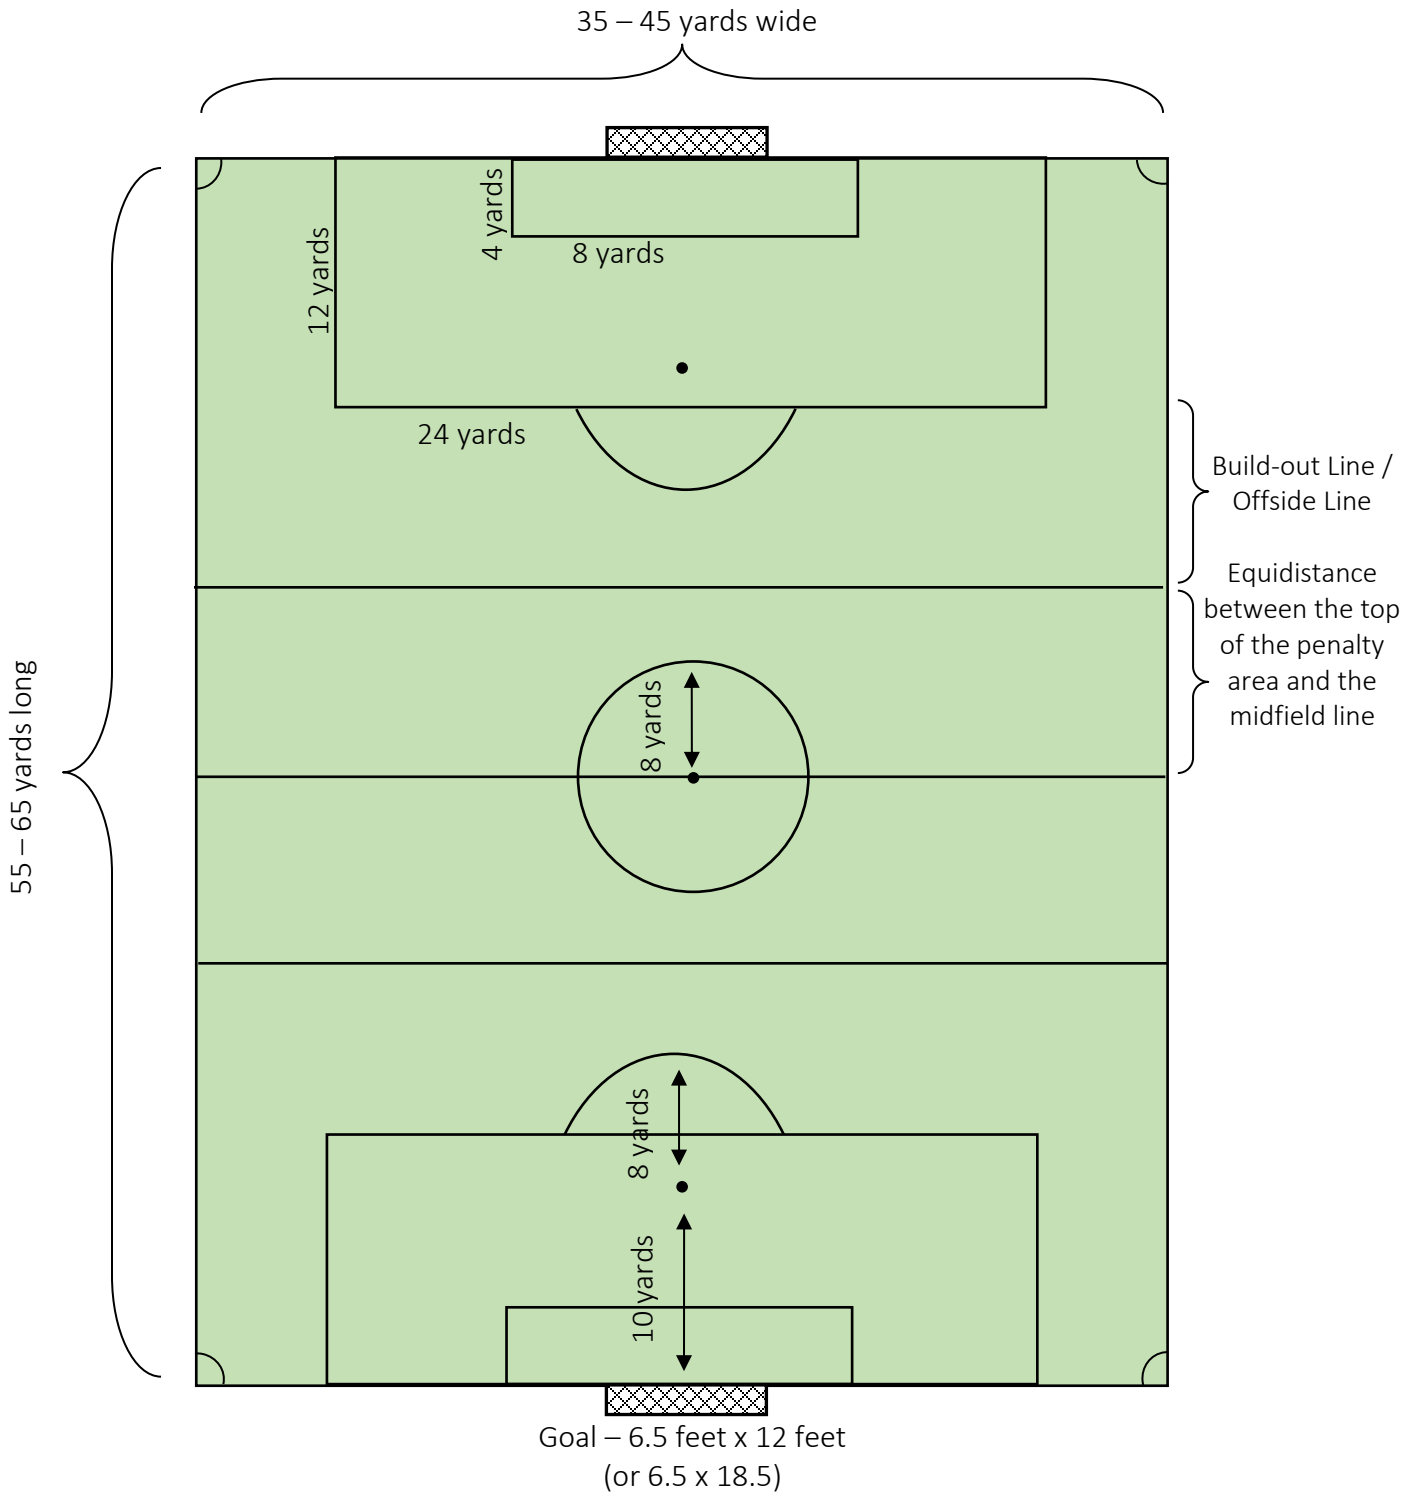

Guide for Field Dimensions & Markings

August 2016

Field for the 6 and under age group

(for the 2016-2017 soccer year – players born in 2011 and younger)

Field for the 8 and under age group

(for the 2016-2017 soccer year – players born in 2009 and younger)

Field for the 10 and under age group

(for the 2016-2017 soccer year – players born in 2007 and younger)

Field for the 12 and under age group

(for the 2016-2017 soccer year – players born in 2005 and younger)